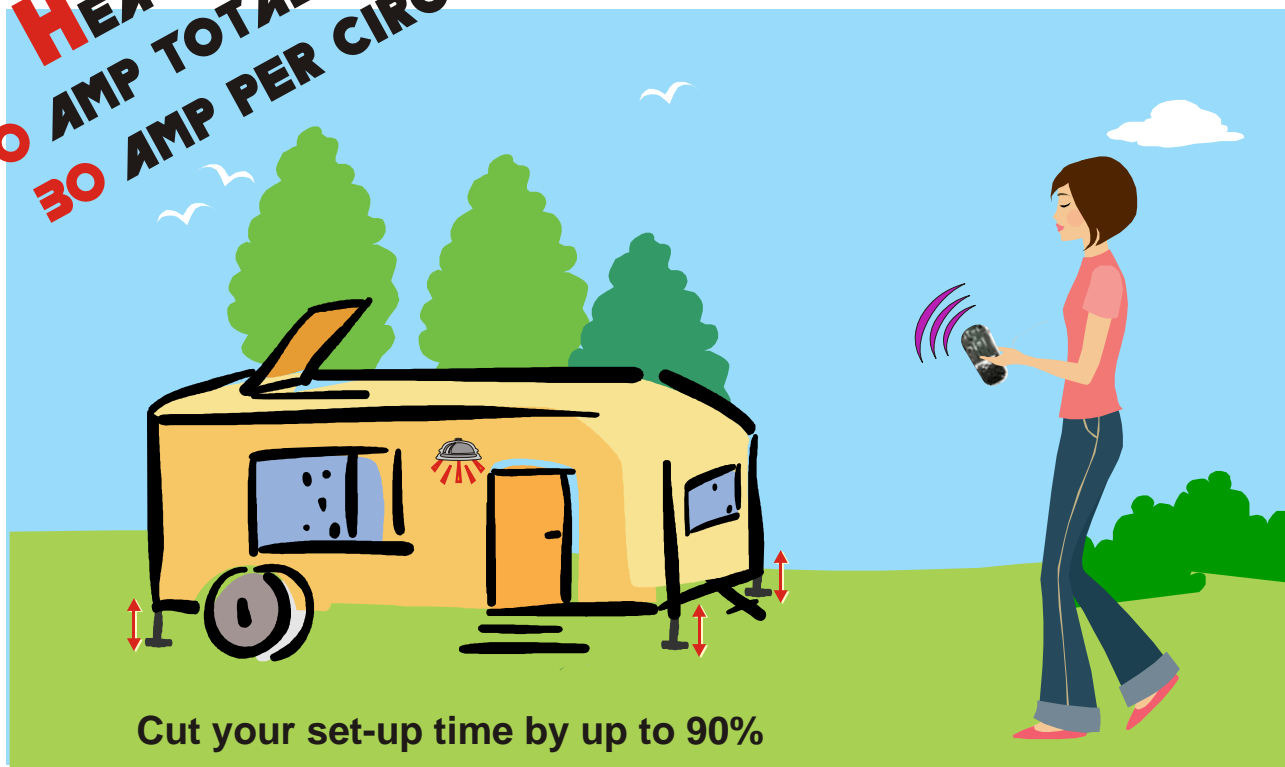

Wireless Hand Held Controller For Stabilizer Jacks & Slide-Outs

PowerTouch P919HD Series
For 5th Wheels & Towable Rvs

HEAVY DUTY!
60 AMP TOTAL OUTPUT
30 AMP PER CIRCUIT

Cut your set-up time by up to 90%

» 9-Button Hand Held Transmitter

Wireless Patio Light Switch ◀

» 50 Foot Range

High Current, 30 Amp Per Circuit ◀

» Toggle Switch Back-Up

Full Customer Support ◀

» 4-Motor Control
Stabilizer Jacks Up/Down

4-Motor Control ◀
Slide-Outs In/Out

- Range - 50 Feet Typical
- Output - 8 Relays (4 pair) RR@G
- 1 Relay - Dome Light
- Input - Towing Disable
- Frequency - 300MHz
- Codes - 1,000,000
- Learning
- Voltage - 12VDC
- Current - 60 Amp **Max** Power Input
- 60 Amp **Max** Ground Input
- 30 Amps **Max** Per Output
- 5 Amps **Max** Dome Lt Output
- Harness - 8-Foot Power & Ground
- Fused @ 60 Amps
- Backup - 4 Double Momentary Switches