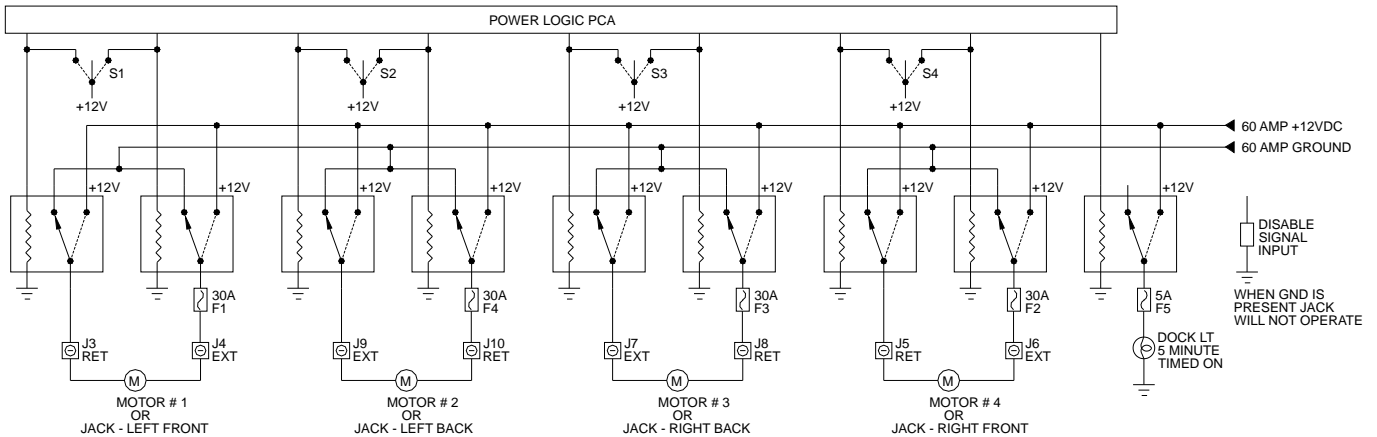

- Battery - Standard 9 VDC
- Cycles - 100,000 1-second pulses
- Shelf Life - 1 - 2 years

Standard Antenna

TNC Antenna

Optional Antennas for Increased Range

W/ 14 foot co-axial Cable

Designed & Manufactured By: